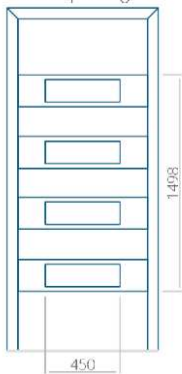

Ontwerp zonder
RVS-toeassing