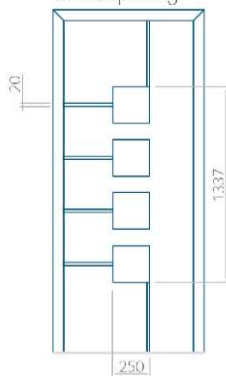

Ontwerp zonder RVS-toepassing